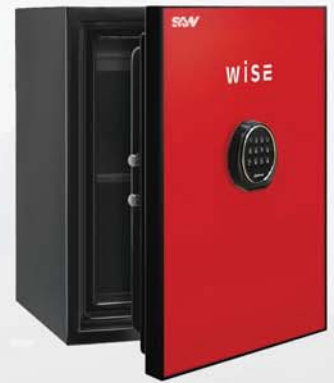

Mountains of Protection

WISE S36

Fire resistance safes

WISE S36

	WIDTH	DEPTH	HEIGHT
	(mm)	(mm)	(mm)
Outer Dimension	404	470	522
Inner Dimension	300	300	410

SAN Wise S36 is a unique premium safe with replaceable door panel feature. It is a fire resistance safe that is elegantly designed with 9 beautiful colors that may change the room ambience both in office and at home

SAN Wise - Simplicity with ultimate quality

SPECIFICATION

- SP NT Fire 017 certified for 60 minutes fire resistant
- Replaceable door panel to choose from 9 bright panel colors
- Smart digital lock with 4-16 digit combination number
- Motorized lock with sensor to open and close the safe
- Dual user available for 2 users with each individual PIN code
- Override key to use when user forgets the PIN code
- Optional external alarm that can be added when required
- 1 adjustable shelf with 1 tray drawer
- LED lamp will automatically turn on when safe is open
- 4 key hangers at the back of the door
- Nett weight: 60 kg