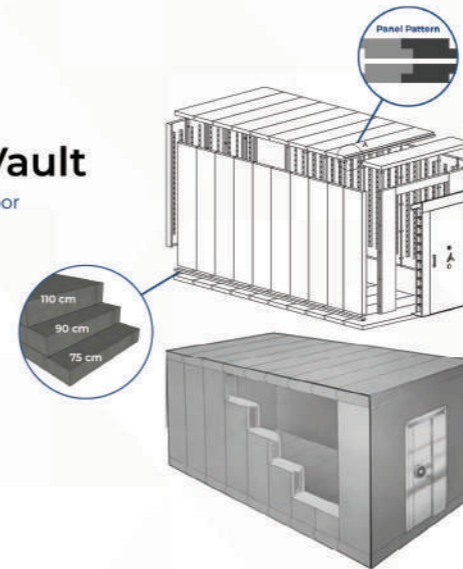

Monroe
Mobile File

1L = 700
1B = 900
T = 2300

Jumlah line dan Bay bisa ditambah sesuai dengan luas ruangan yang tersedia

Everest
Pintu Khasanah

P38
Clear Opening: 900L x 2000T

P78/S78
Clear Opening: 900L x 2000T

*Available in UL Class 1-3

Modular Vault
With Everest Vault Door

Panel
Size: 500L x 75D x 2200T
Thickness: 75/ 90/ 110 cm

Vault Door
Clear Opening: 900L x 2000T

Seymour
Safe Deposit Box

Finishing
Stainless Steel